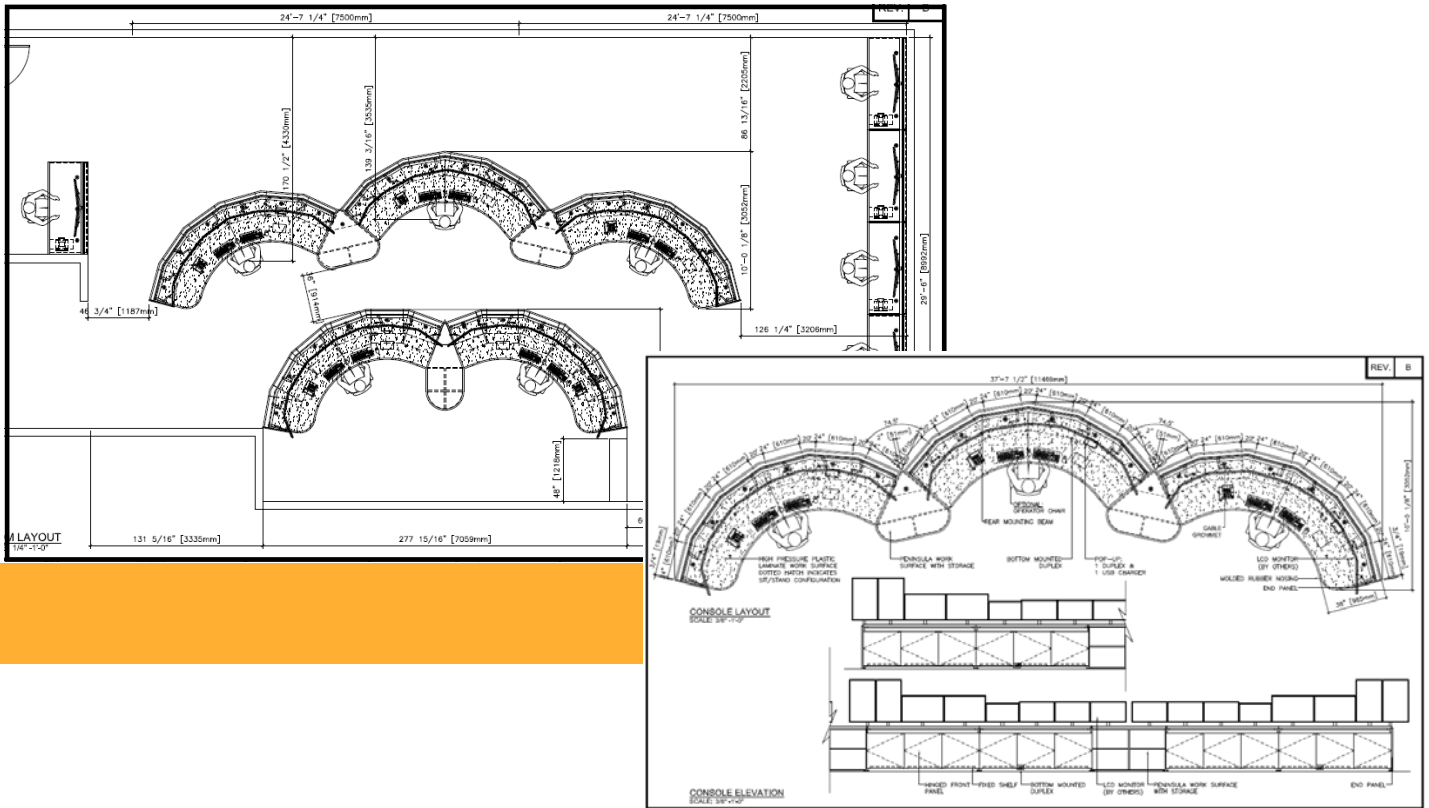

Adaptaspace has a proven history responding to the unique demands of power industry and electric utility control room work-environments, supplying highly functional console workstation systems, control room furnishings, and project support services:

- *Design & Planning; Requirements Analysis, Concept & Budget Development & Approvals*
- *Fabrication & Quality Management*
- *Delivery & Installation*

Our international customer community includes these prominent power generation, dispatching, transmission, and distribution corporations and public utilities, including...