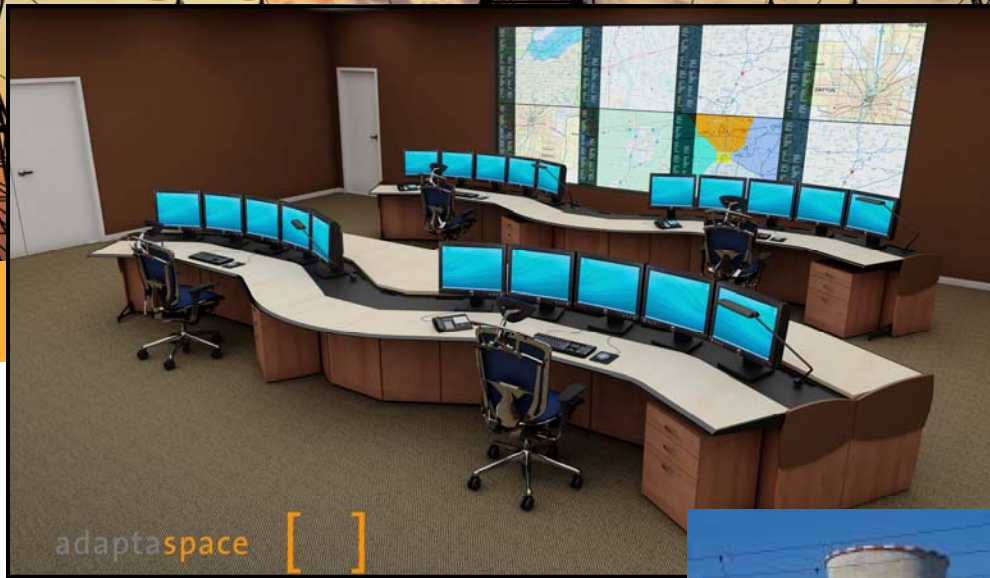

Control Room Solutions for ELECTRICAL UTILITY & DISTRIBUTION

*At **Adaptaspace**, we understand how proper integration of technology with operations and personnel in the electrical power industry is imperative in order to provide customers with safe, reliable electricity in the most cost-efficient manner possible.*

Safe • Productive • Comfortable
Centralized Operations Control Room Spaces

Adaptaspace designs & manufactures a full range of technical furniture systems in standard and fully custom configurations, responding to the evolving needs of today's Power Industry Control Rooms and Control Center environments.